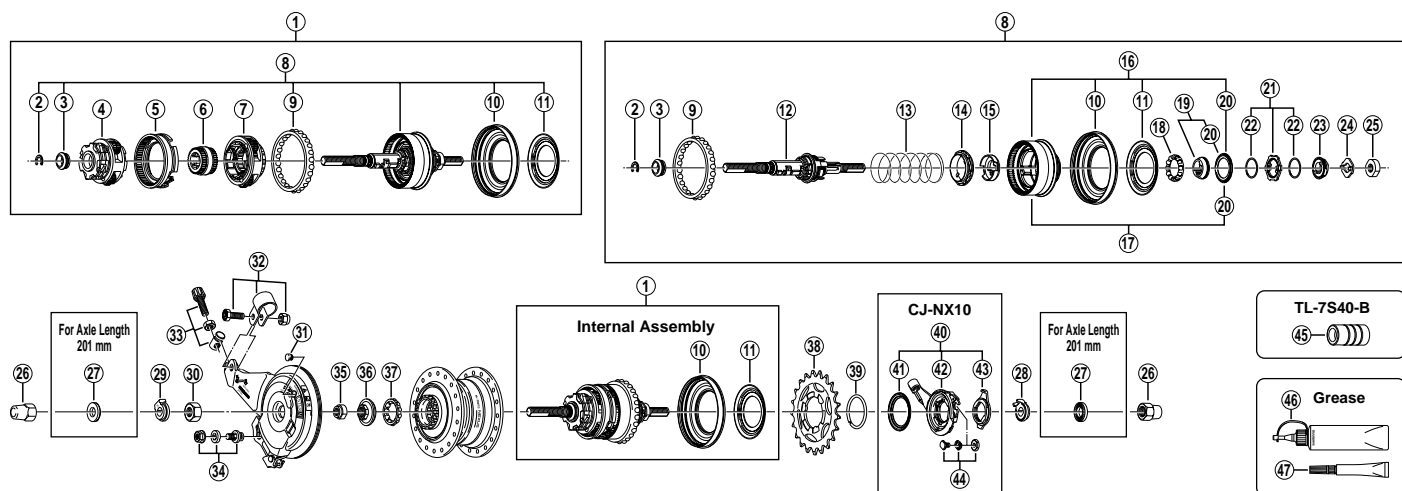

NEXUS 7-Speed Internal Hub w/Hi-Power Roller Brake

SG-7R46 Inter-7 Hub

BR-IM41-R Inter-M Brake

ITEM NO.	SHIMANO CODE NO.	DESCRIPTION
1	Y-35D 98070	Internal Assembly (Axle Length 182 mm)
	Y-35D 98080	Internal Assembly (Axle Length 201 mm)
2	Y-308 07000	Stop Ring for Carrier Guide 2
3	Y-33E 03000	Carrier Guide 2
4	Y-33E 98070	Carrier Unit 2
5	Y-308 98040	Ring Gear Unit 2
6	Y-33F 98060	Sun Gear Unit 2 & 3
7	Y-330 98060	Carrier Unit 1
	Y-35D 98090	Carrier guide 2 / Axle & Driver Unit (Axle Length 182 mm)
8	Y-35D 98100	Carrier guide 2 / Axle & Driver Unit (Axle Length 201 mm)
9	Y-330 91800	Ball Retainer M (3/16" x 26)
10	Y-35C 07000	Right Hand Dust Cap B
11	Y-33Z 26000	Right Hand Dust Cap C
	Y-34L 98050	Axle Unit (Axle Length 182 mm)
12	Y-34L 98060	Axle Unit (Axle Length 201 mm)
13	Y-330 24000	Return Spring A
14	Y-33Z 10000	Gear Shifting Cam
15	Y-33Z 11000	Feed Cam
16	Y-35D 98110	Driver Unit w/Right Hand Dust Cap B, C & Right Hand Cone Seal
17	Y-35D 98120	Driver Unit w/Right Hand Cone Seal
18	Y-330 91600	Ball Retainer F (3/16" x 12)
19	Y-35K 98100	Right Hand Cone w/Seal
20	Y-35K 07000	Right Hand Cone Seal
21	Y-33F 98040	Driver Plate w/Seal
22	Y-330 12000	Driver Plate Seal
23	Y-33E 98120	Lock Washer
24	Y-33Z 08000	Stop Washer
25	Y-308 03020	Right Hand Lock Nut (6 mm)
26	Y-314 14010	Cap Nut (3/8")
27	Y-220 06040	Washer (3.2 mm) for Axle Length 201 mm
	Y-33Z 20500	Non-turn Washer 5R (Yellow)
28	Y-33M 39600	Non-turn Washer 6R (Silver)
	Y-33M 39700	Non-turn Washer 7R (Black)
	Y-33M 39510	Non-turn Washer 5L (Brown)
	Y-33M 39610	Non-turn Washer 6L (White)
	Y-33M 39710	Non-turn Washer 7L (Gray)
30	Y-75V 13000	Brake Unit Fixing Nut (8.2 mm)
31	Y-75V 16010	Grease Hole Cap
	Y-33F 98090	Brake Arm Clip Unit (5/8")
32	Y-33F 98100	Brake Arm Clip Unit (3/4")
33	Y-75P 98030	Brake Cable Adjusting Bolt Unit
34	Y-75M 98070	Inner Cable Fixing Bolt Unit
35	Y-31Z 06020	Lock Nut for Left Hand Cone
36	Y-308 98070	Left Hand Cone w/Dust Cap
37	Y-308 98080	Ball Retainer I (3/16" x 11)
	Y-322 03220	Sprocket Wheel 16T (Silver)
	Y-322 03420	Sprocket Wheel 18T (Silver)
	Y-322 03520	Sprocket Wheel 19T (Silver)
	Y-322 03620	Sprocket Wheel 20T (Silver)
38	Y-330 60000	Sprocket Wheel 21T (Silver)
	Y-330 60100	Sprocket Wheel 22T (Silver)
* 39	Y-321 20100	Snap Ring C
40	Y-74Y 98050	CJ-NX10 Cassette Joint Unit
41	Y-74Y 18000	Driver Cap
42	Y-74Y 93100	CJ-NX10 Cassette Joint
43	Y-33Z 98020	Cassette Joint Fixing Ring
44	Y-74Y 98060	Inner Cable Fixing Bolt Unit for CJ-NX10
45	Y-308 89000	TL-7S40-B Right Hand Cone Tool
	Y-041 20800	Internal Hub Grease (Net. 100g)
46	Y-041 20400	Roller Brake Grease (Net. 100g)
47	Y-041 40020	Roller Brake Grease (Net. 10g)
—	Y-35D 08000	Right Hand Hub Cup